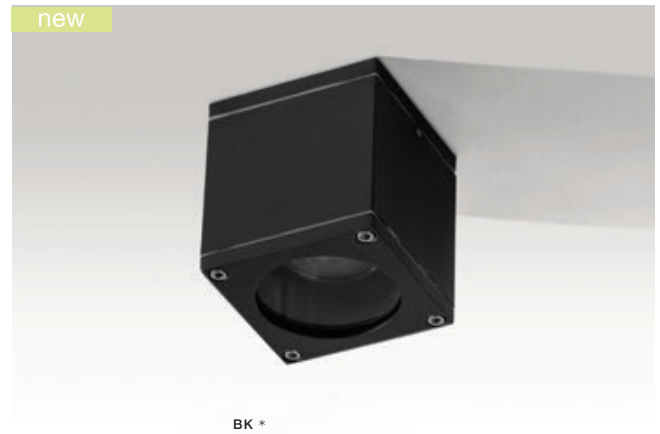

JOE IP54

Outdoor lamps

JOE WALL 2

bulb not included

voltage: 230V	GU10 2x MAX 35W
IP54	
	installation place

COLOUR / NEW INDEX NO.

- DARK GREY (DGR) **AZ3319**
- BLACK (BK) **AZ3320**
- WHITE (WH) **AZ4316**

JOE SQUARE

bulb not included

voltage: 230V	GU10 1x MAX 35W
IP54	
	installation place

COLOUR / NEW INDEX NO.

- DARK GREY (DGR) **AZ3323**
- WHITE (WH) **AZ3324**
- BLACK (BK) **AZ4270**