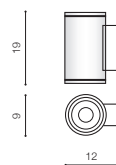

JOE IP54

Outdoor lamps

JOE WALL 2

bulb not included

voltage: 230V	GU10 2x MAX 35W
IP54	
	installation place

COLOUR / NEW INDEX NO.

- DARK GREY (DGR) **AZ3319**
- BLACK (BK) **AZ3320**
- WHITE (WH) **AZ4316**

JOE SQUARE

bulb not included

voltage: 230V	GU10 1x MAX 35W
IP54	
	installation place

COLOUR / NEW INDEX NO.

- DARK GREY (DGR) **AZ3323**
- WHITE (WH) **AZ3324**
- BLACK (BK) **AZ4270**