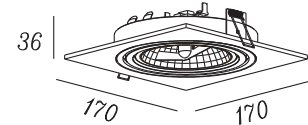

Model: AZ2811/2957/0860/0861/0727/0768/0769/2805/0770/0771/0772/2806

Nazwa: STAN/SIRO

Azzardo®

AZ0860/0861/2957/2811

AZ0727/0768/0769/2805

AZ0770/0771/0772/2806

01

02

AZ0860/0861/2957/2811
AZ0727/0768/0769/2805 CUT OUT: $\varnothing 150mm$

AZ0770/0771/0772/2806 CUT OUT: $320*150mm$

03

04