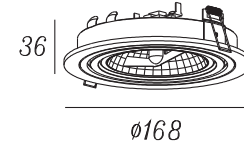

Model: AZ2811/2957/0860/0861/0727/0768/0769/2805/0770/0771/0772/2806

Nazwa: STAN/SIRO

Azzardo®

AZ0860/0861/2957/2811

AZ0727/0768/0769/2805

AZ0770/0771/0772/2806

01

02

AZ0860/0861/2957/2811
AZ0727/0768/0769/2805 CUT OUT: $\varnothing 150mm$

AZ0770/0771/0772/2806 CUT OUT: $320*150mm$

03

04