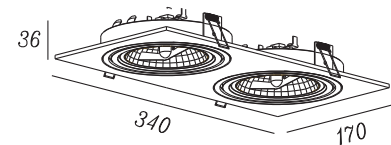

Model: AZ2811/2957/0860/0861/0727/0768/0769/2805/0770/0771/0772/2806

Nazwa: STAN/SIRO

Azzardo®

AZ0860/0861/2957/2811

AZ0727/0768/0769/2805

AZ0770/0771/0772/2806

01

02

AZ0860/0861/2957/2811
AZ0727/0768/0769/2805 CUT OUT: $\varnothing 150mm$

AZ0770/0771/0772/2806 CUT OUT: $320*150mm$

03

04