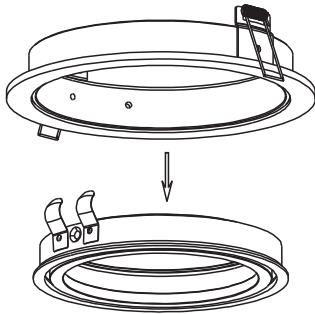

Model: AZ2811/2957/0860/0861/0727/0768/0769/2805/0770/0771/0772/2806

Nazwa: STAN/SIRO

Azzardo®

AZ0860/0861/2957/2811

AZ0727/0768/0769/2805

AZ0770/0771/0772/2806

01

02

AZ0860/0861/2957/2811
AZ0727/0768/0769/2805 CUT OUT: $\varnothing 150mm$

AZ0770/0771/0772/2806 CUT OUT: $320*150mm$

03

04