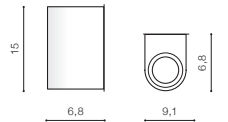

BK *

RIMINI 2

bulb not included

voltage: 230V	GU10 2x MAX 35W	<input type="checkbox"/>
IP54		
	installation place	<input type="checkbox"/>

COLOUR / NEW INDEX NO.

- DARK GREY (DGR) **AZ2178**
- WHITE (WH) **AZ2177**
- BLACK (BK) **AZ4266**