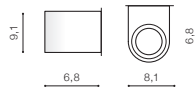

RIMINI IP54

Outdoor lamps

BK *

RIMINI 1

bulb not included

voltage: 230V	GU10 1x MAX 35W	<input type="checkbox"/>
IP54		
	installation place	<input type="checkbox"/>

COLOUR / NEW INDEX NO.

- DARK GREY (DGR) **AZ2176**
- WHITE (WH) **AZ2175**
- BLACK (BK) **AZ4265**