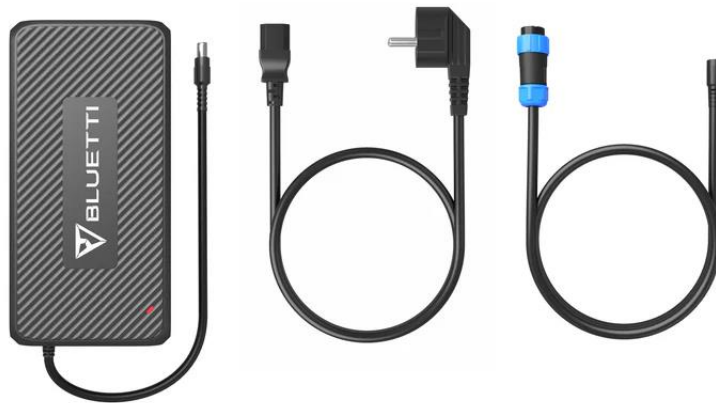

T500 AC Adapter & DC7909 To XT90 Cable