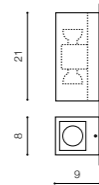

* - EXPLANATION SHORTCUT PAGE 2 (E)