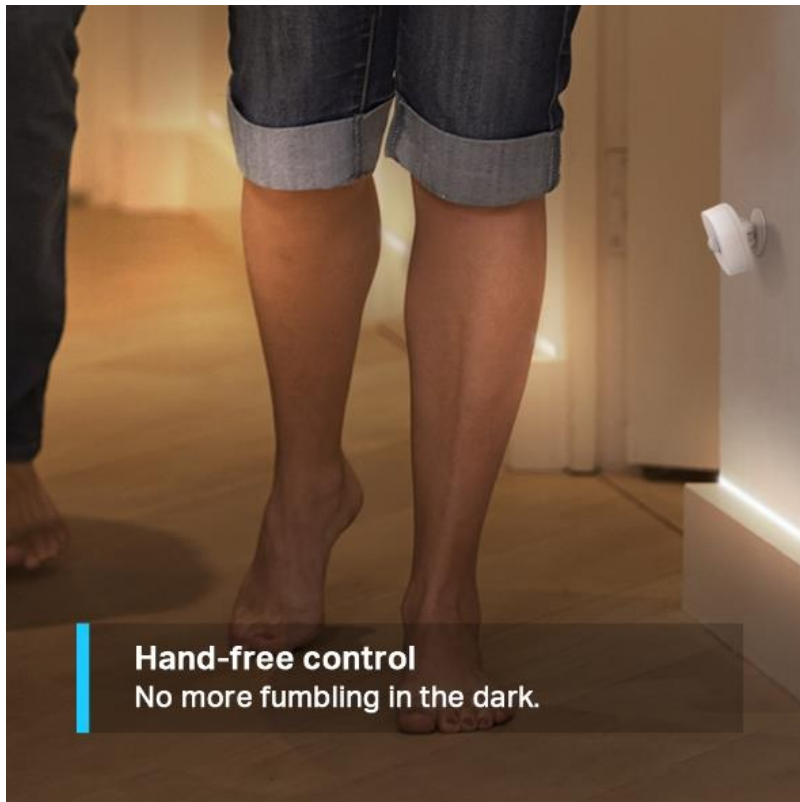

- Wide Range Detection – Captures motion up to 23 ft.(7m) away and through 120° view.
- Motion-Activated Light – Control smart lights based on your movement and schedule.
- Energy Saving – Automatically turn on connected smart devices when you come and go.
- Instant Alerts & App Notification – Alerts you in Away Mode for anything you want to know.
- Battery-Powered – Compact battery-powered design supports over one year of use.
- Easy Installation – Mount it by attached 3M adhesive or supplied magnets.

Motion Detection

Works with Tapo Devices

Sensitivity Control

Flexible Awareness Zone

Magnetic Mounting

Trigger on the lights when the door is opened

Add more security for your home.

Scenes supported by Tapo smart actions

Smart

- The smart light turns on automatically just as you walk into the room.
- App-controlled turn on your assigned Tapo lights when you get up at night.

Security

- E-gone alerts to highlight away unwanted visitors.
- Send you notifications when the sensor detects motion at home when you're out.